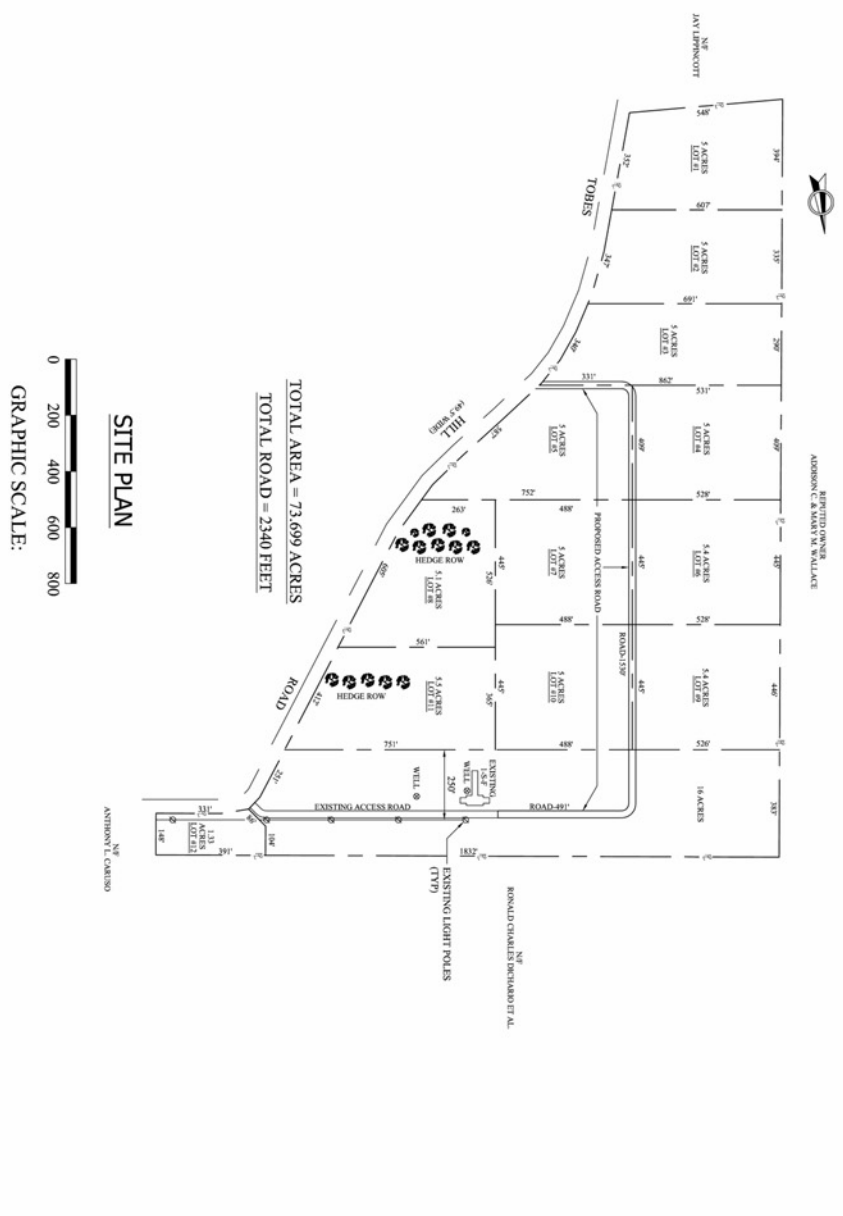

**~ Eagle Eye Enterprises ~ 10091 Freiner Road ~
Canaseraga, New York ~ 14822
Phone: 607-382-8297 Fax: 607-545-6746
Email: info@eagleeyeenterprises.biz**

Building Lots For Sale

See Page 2 for Site Map

Site Plan – Building Lots – Tobes Hill Road – Town of Hornellsville – County of Steuben – New York

JOB CONTRACT NO.		SHEET	TOTAL
RES-1002		NO.	SHEETS
DOUG HUBBARD TOBES HILL ROAD HORNBELL, NY 14843 TOWN OF HORNBELLVILLE COUNTY OF STEUBEN		1	1

TOTAL AREA = 73,699 ACRES
TOTAL ROAD = 2340 FEET

SITE PLAN